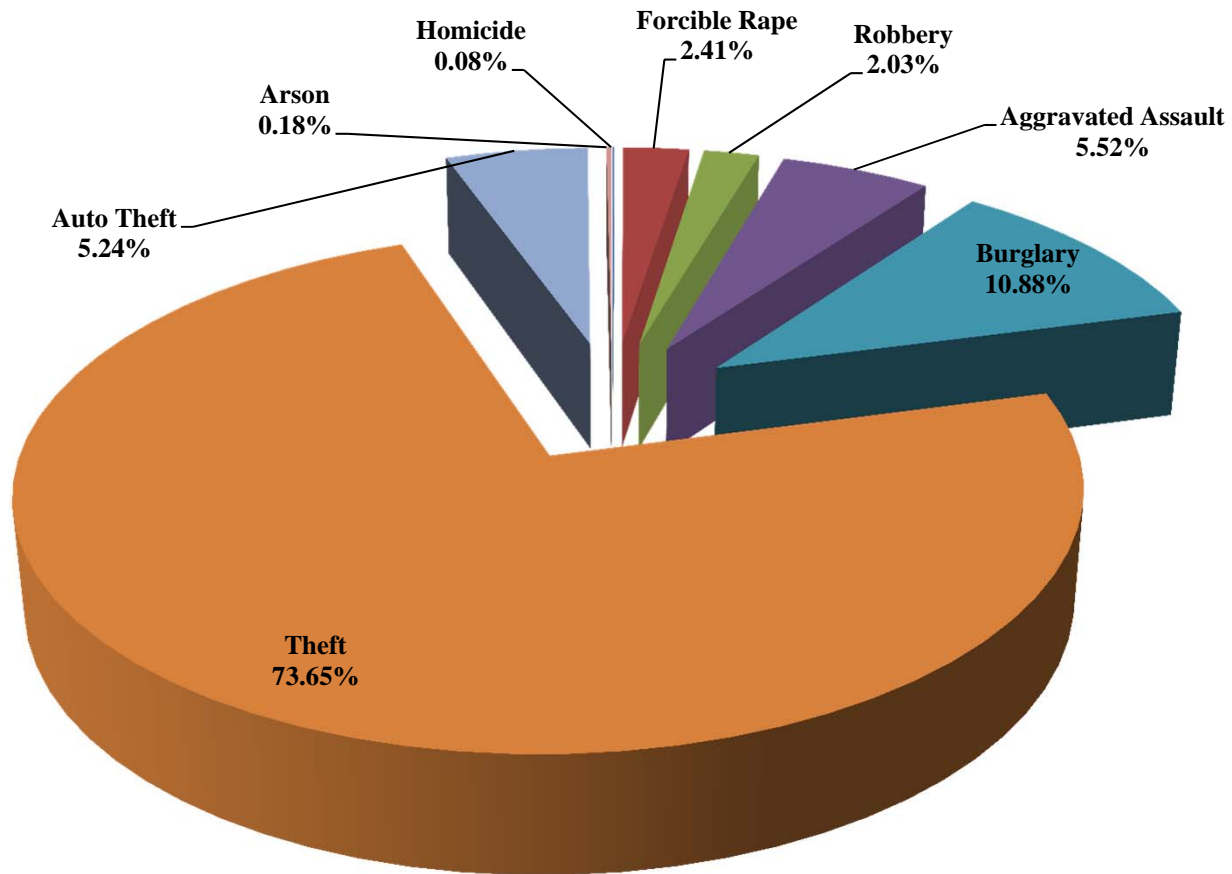

# Chandler Police Department

**2018 UCR Part I Crime Index Breakdown**

# Chandler Police Department

## Uniform Crime Report Part I Crime Index 1987 - 2018