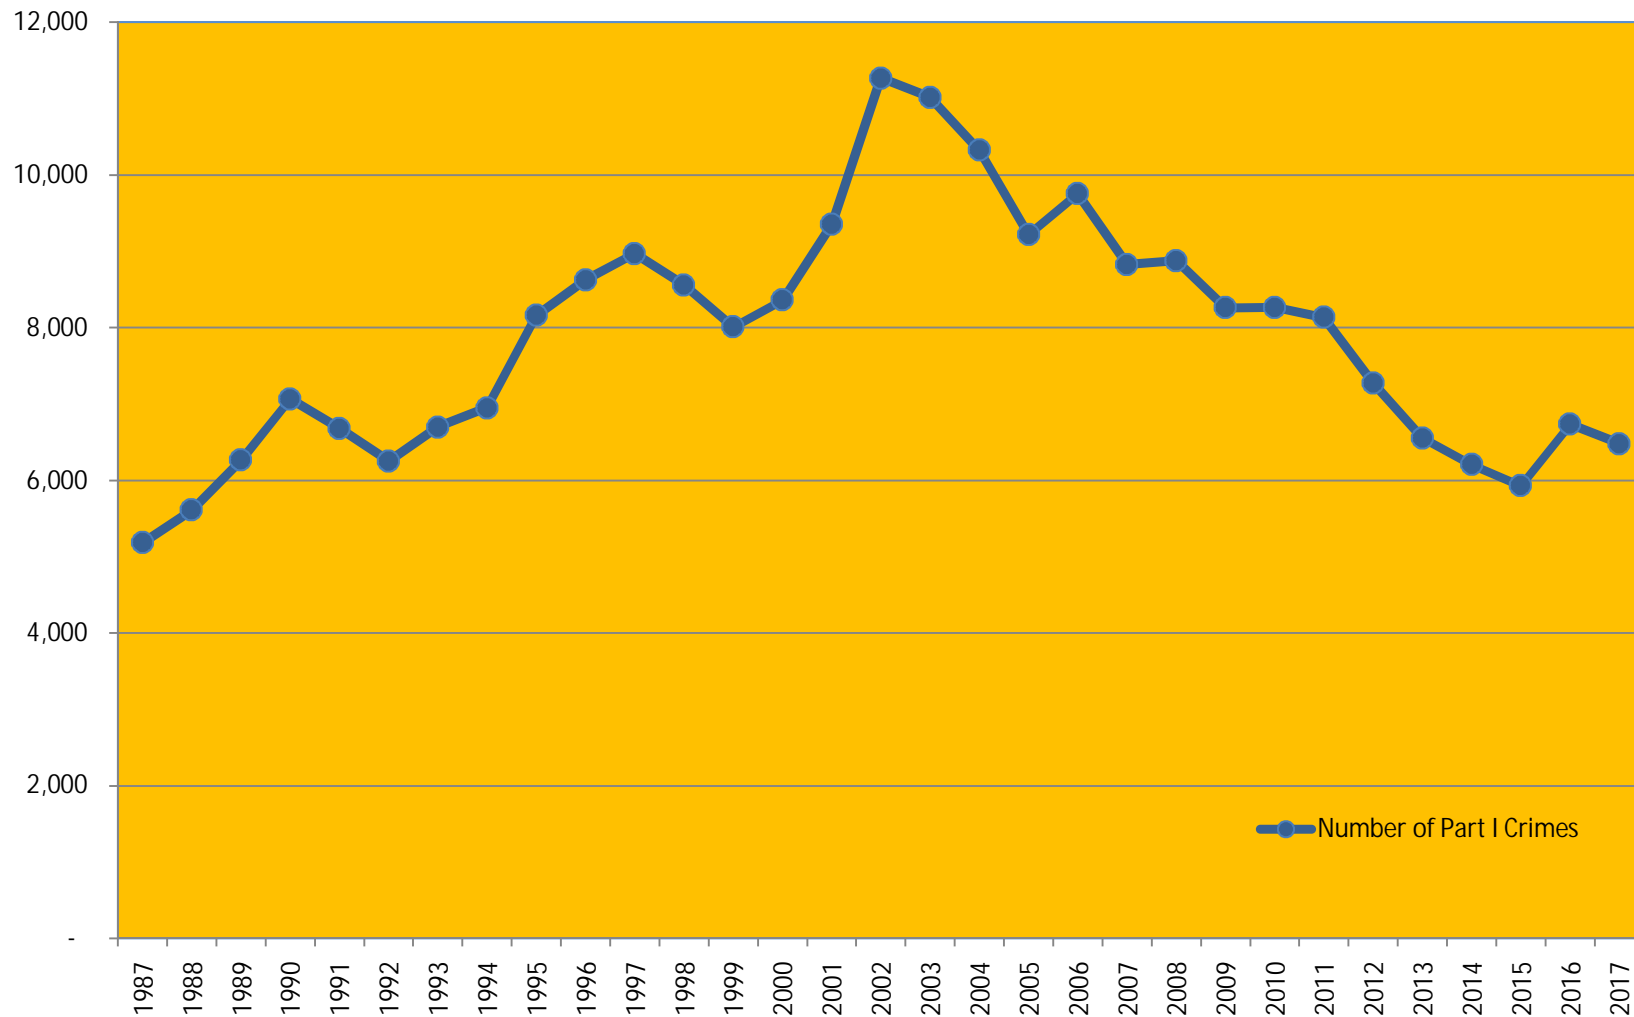

Chandler Police Department

2017 UCR Part I Crime Breakdown

Chandler Police Department

Uniform Crime Report Part I Crime Volume 1987 - 2017

Chandler Police Department

City of Chandler *Estimated Population* 1987 - 2017

Chandler Police Department

Uniform Crime Report Crime Rate 1987 - 2017