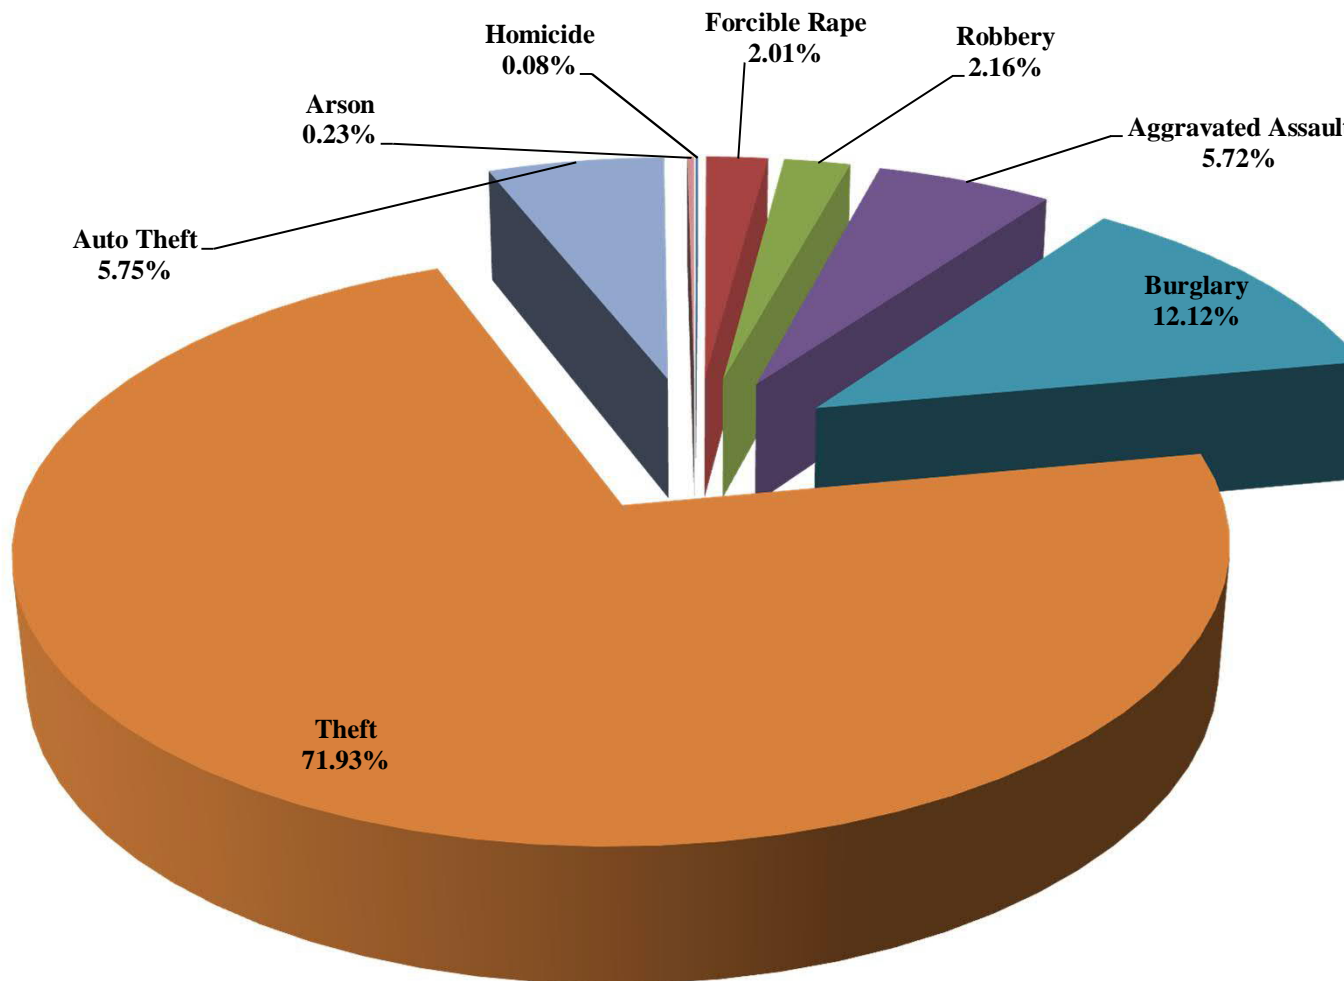

Chandler Police Department

2017 UCR Part I Crime Breakdown

Chandler Police Department

Uniform Crime Report Part I Crime Volume 1987 - 2017

Chandler Police Department

City of Chandler *Estimated Population* 1987 - 2017

Chandler Police Department

Uniform Crime Report Crime Rate 1987 - 2017