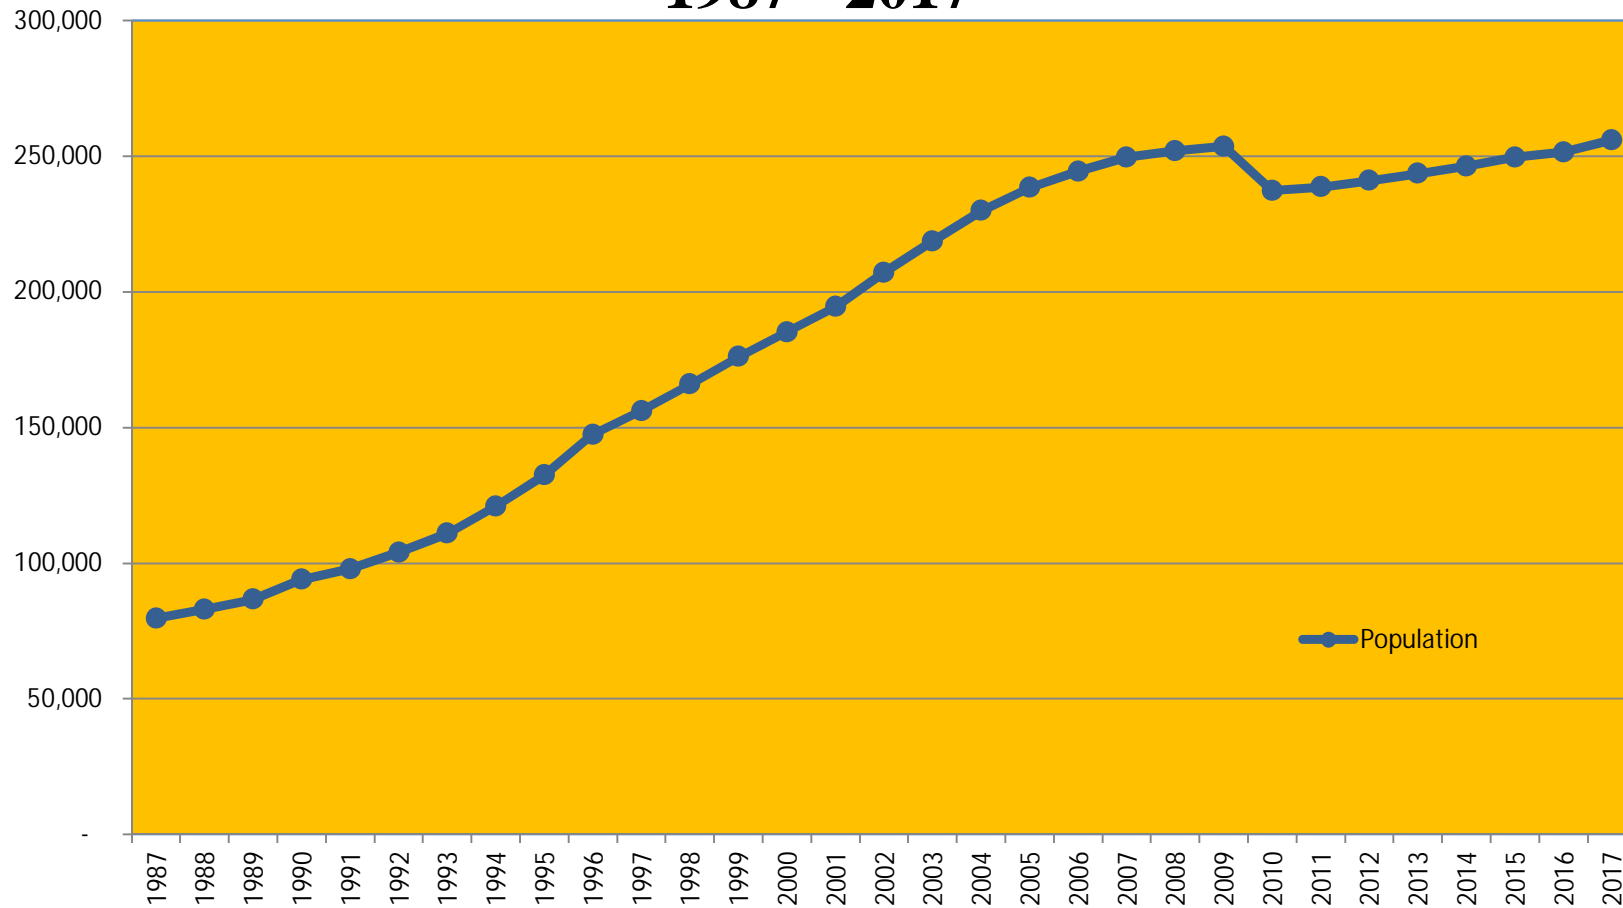

Chandler Police Department

2017 UCR Part I Crime Breakdown

Chandler Police Department

Uniform Crime Report Part I Crime Volume 1987 - 2017

Chandler Police Department

City of Chandler *Estimated Population* 1987 - 2017

Chandler Police Department

Uniform Crime Report Crime Rate 1987 - 2017